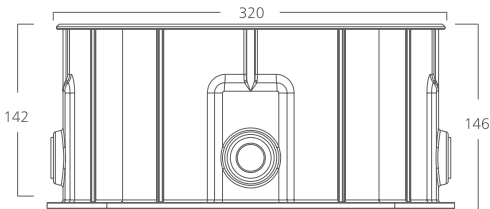

Recessed Projector ASPID

DMX
512

IP67
OUTDOOR RATED

black

354 111

LED Power 28 W **Colour Temp** Cool White **Luminous** 1553 lm

LIGHT DISTRIBUTION

354 112

LED Power 28 W **Colour Temp** Warm White **Luminous** 1300 lm