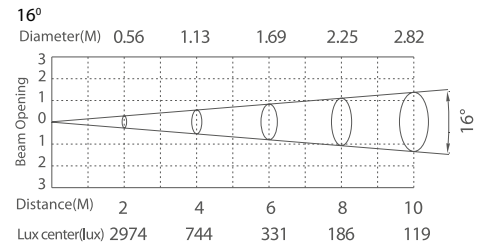

Recessed Projector ASPID

DMX
512

IP67
OUTDOOR RATED

black

354 111

LED Power 28 W **Colour Temp** Cool White **Luminous** 1553 lm

LIGHT DISTRIBUTION

354 112

LED Power 28 W **Colour Temp** Warm White **Luminous** 1300 lm